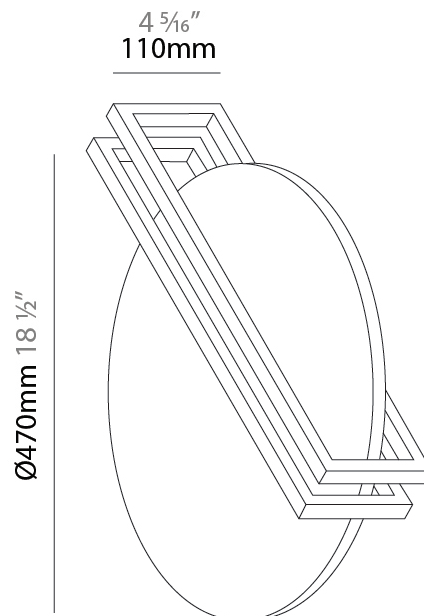

ESSENZA SURFACE

D43082- -

base number   Color   Finish
Temperature   Options

1. To build a product code in our configurator select the specify button on the base model # product page
2. To build a manual product code on this datasheet choose from the options listed below in blue font and add the suffix to the base model #

GENERAL

Series: Essenza
Partner: Icone
Division: Design
Installation: Surface
Product Type: Wall Surface
Mounting Location: Wall
Light Distribution: Indirect

PHYSICAL

Shape: Round
Diameter (mm): 470
Diameter (in): 18 1/2
Height (mm): 110
Height (in): 4 5/16
Fixture Finish: WHI / GPB / GPK / GPW / RBB / WBB / WBK / WBI / SPW / SPI
Fixture Material: Aluminum

ELECTRICAL

Lamp Type: LED
Input Wattage (W): 17
Dimming: Non-Dimming / Phase Dimming (120vac Only)
Driver Included: No
Driver Location: Remote
Driver Type: Constant Voltage - Universal
Driver Class: Class 2
Input Voltage (V): 120 - 277
Output Voltage (V): 24

LED

Color Temperature (°K): 2700 / 3000
Nominal Lumen (lm): 2150
CRI: >90 CRI
Lamp Life (hrs): 50000

OPTICAL

RATINGS AND CERTIFICATIONS

Certified By: Certified for North American Standards
IP rating: IP20

PROJECT _____
TYPE _____
SPECIFIER _____
QUANTITY _____
DATE _____