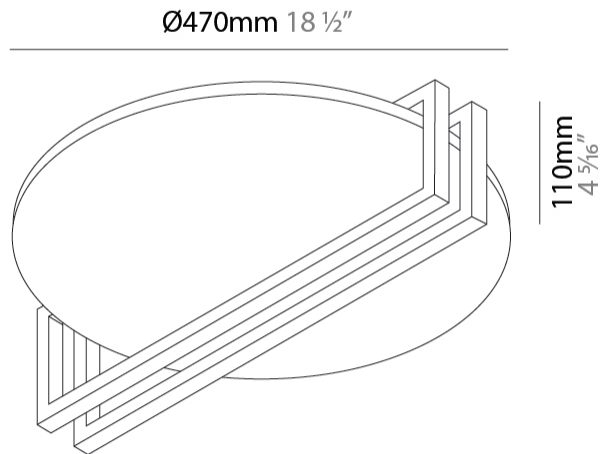

PROJECT	_____
TYPE	_____
SPECIFIER	_____
QUANTITY	_____
DATE	_____

ESSENZA SURFACE

D42090- _____ - _____

base number   Color   Finish
_____   Temperature   Options

1. To build a product code in our configurator select the specify button on the base model # product page
2. To build a manual product code on this datasheet choose from the options listed below in blue font and add the suffix to the base model #

GENERAL

Series: Essenza
Partner: Icone
Division: Design
Installation: Surface
Product Type: Ceiling Surface
Mounting Location: Ceiling
Light Distribution: Indirect

PHYSICAL

Shape: Round
Diameter (mm): 470
Diameter (in): 18 1/2
Height (mm): 110
Height (in): 4 5/16
Fixture Finish: WHI / GPB / GPK / GPW / RBB / WBB / WBK / WBI / SPW / SPI
Fixture Material: Aluminum

ELECTRICAL

Lamp Type: LED
Input Wattage (W): 17
Dimming: Non-Dimming / Phase Dimming (120vac Only)
Driver Included: No
Driver Location: Remote
Driver Type: Constant Voltage - Universal
Driver Class: Class 2
Input Voltage (V): 120 - 277
Output Voltage (V): 24

LED

Color Temperature (°K): 2700 / 3000
Nominal Lumen (lm): 2150
CRI: >90 CRI
Lamp Life (hrs): 50000

OPTICAL

RATINGS AND CERTIFICATIONS

Certified By: Certified for North American Standards
IP rating: IP20