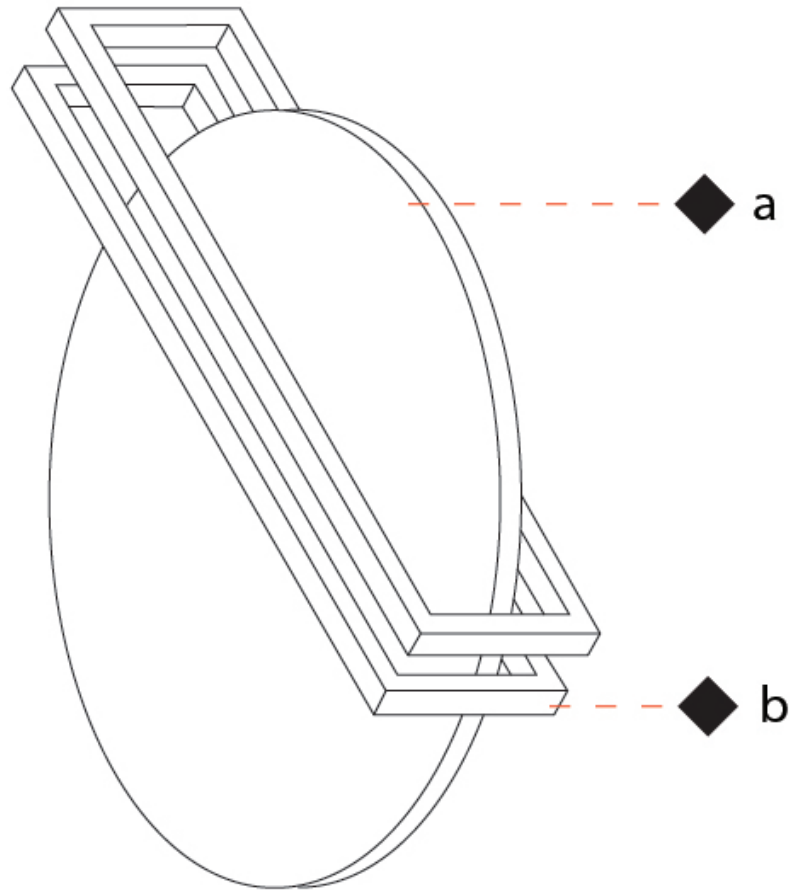

D43082-

PROJECT	_____
TYPE	_____
SPECIFIER	_____
QUANTITY	_____
DATE	_____

D